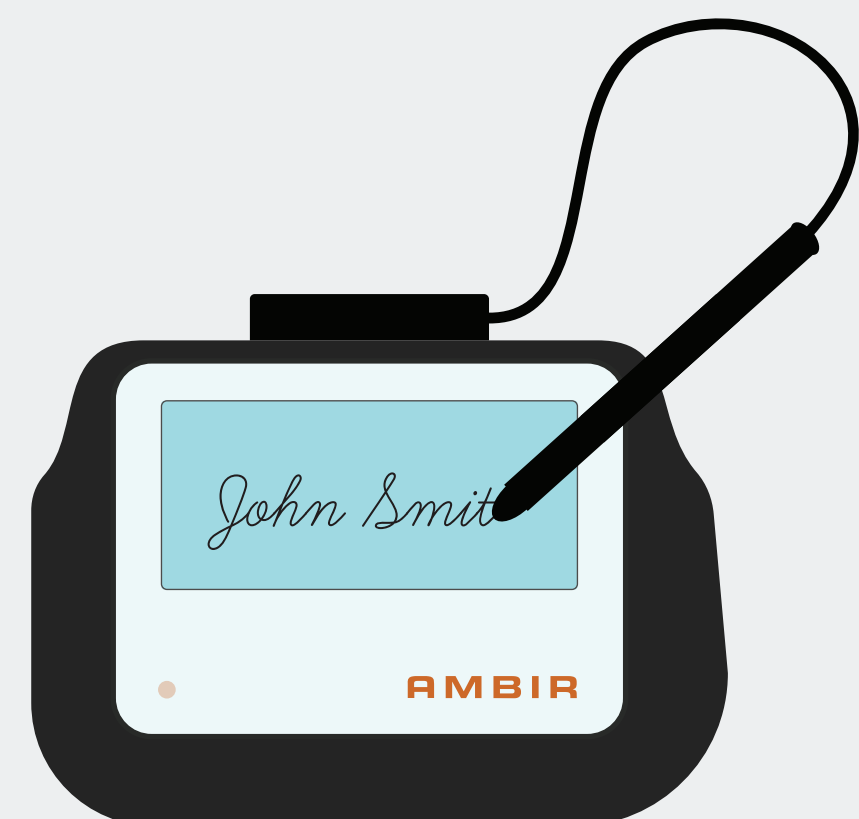

AMBIR SP110
Model # SP110-RDP
4 x 2" SigPad

Or need to track inventory?