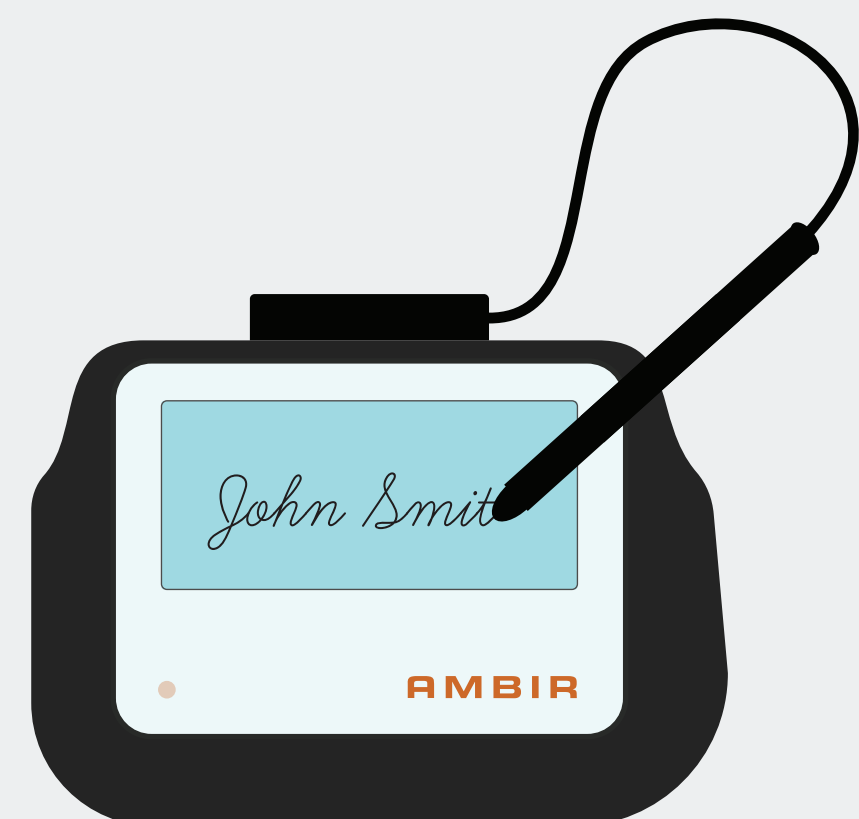

Duplex Document & Card scanners for WOW carts

ImageScan Pro 490i
Model # DS490-A3P
Duplex Document Scanner

ImageScan Pro 490i
Model # DS490-A3P
Duplex Document Scanner

Are you also capturing signatures at registration?